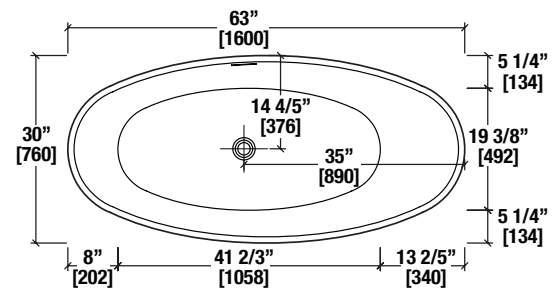

SPECIFICATIONS:

Basin Area:	31½" (800mm) x 19¾" (762mm)*
Top Area:	63" (1600mm) x 30" (760mm)*
To Overflow:	3¾" (84mm)*
Water Depth:	13⅞" (352mm)*
Capacity:	55.48G (210L)*
Weight:	284lbs (129kg)*
Hot water supply req'd:	Should be 70% of water capacity of tub or greater
Warranty:	Five Year Warranty (Residential use) One Year Warranty (Commercial use)
Material:	blu-stone
Shipping Weight:	417lbs (189kg)*
Shipping Dimensions:	(LWH) 67" x 34" x 28" (1700mm x 860mm x 710mm)*

FINISHES:

White Matte as standard
Matte / Gloss / Embossed finishes available
Custom colors available - special order

ACCESSORIES

blu-stone waste cover

INSTALLATION NOTES:

Install this product according to the installation guide. Floor support under bath must provide for a minimum of 1600 lbs (725kg). Installation will vary. Our products must be installed by certified professionals only and according to our installation guide as well as federal, provincial / state and local building codes and regulations

CODES / STANDARDS APPLICABLE:

- Meets or exceeds ANSI / ASME standard Z124.1.2 and CAN / CSA B 45 requirements
- IAPMO / UPC / cUPC

*Approximate measurements for comparison only.

Note: These dimensions and specifications are subject to change without notice.