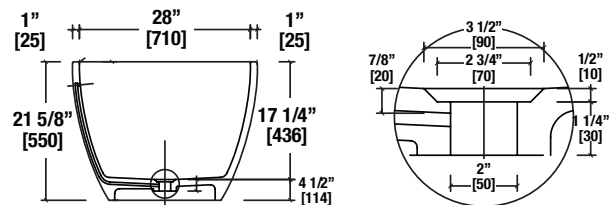

SPECIFICATIONS:

Basin Area:	31½" (800mm) x 19¾" (762mm)*
Top Area:	63" (1600mm) x 30" (760mm)*
To Overflow:	3¾" (84mm)*
Water Depth:	13⅞" (352mm)*
Capacity:	55.48G (210L)*
Weight:	284lbs (129kg)*
Hot water supply req'd:	Should be 70% of water capacity of tub or greater
Warranty:	Five Year Warranty (Residential use) One Year Warranty (Commercial use)
Material:	blu-stone
Shipping Weight:	417lbs (189kg)*
Shipping Dimensions:	(LWH) 67" x 34" x 28" (1700mm x 860mm x 710mm)*

FINISHES:

White Matte as standard
Matte / Gloss / Embossed finishes available
Custom colors available - special order

ACCESSORIES

blu-stone waste cover

INSTALLATION NOTES:

Install this product according to the installation guide. Floor support under bath must provide for a minimum of 1600 lbs (725kg). Installation will vary. Our products must be installed by certified professionals only and according to our installation guide as well as federal, provincial / state and local building codes and regulations

CODES / STANDARDS APPLICABLE:

- Meets or exceeds ANSI / ASME standard Z124.1.2 and CAN / CSA B 45 requirements
- IAPMO / UPC / cUPC

*Approximate measurements for comparison only.

Note: These dimensions and specifications are subject to change without notice.