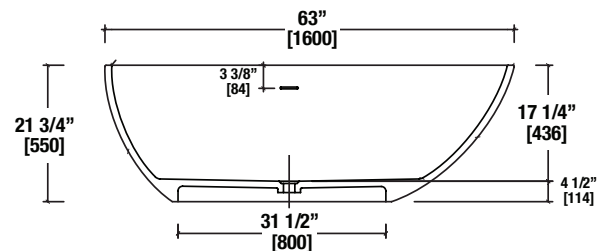

SPECIFICATIONS:

Basin Area:	31½" (800mm) x 19¾" (762mm)*
Top Area:	63" (1600mm) x 30" (760mm)*
To Overflow:	3¾" (84mm)*
Water Depth:	13⅞" (352mm)*
Capacity:	55.48G (210L)*
Weight:	284lbs (129kg)*
Hot water supply req'd:	Should be 70% of water capacity of tub or greater
Warranty:	Five Year Warranty (Residential use) One Year Warranty (Commercial use)
Material:	blu-stone
Shipping Weight:	417lbs (189kg)*
Shipping Dimensions:	(LWH) 67" x 34" x 28" (1700mm x 860mm x 710mm)*

FINISHES:

White Matte as standard
Matte / Gloss / Embossed finishes available
Custom colors available - special order

ACCESSORIES

blu-stone waste cover

INSTALLATION NOTES:

Install this product according to the installation guide. Floor support under bath must provide for a minimum of 1600 lbs (725kg). Installation will vary. Our products must be installed by certified professionals only and according to our installation guide as well as federal, provincial / state and local building codes and regulations

CODES / STANDARDS APPLICABLE:

- Meets or exceeds ANSI / ASME standard Z124.1.2 and CAN / CSA B 45 requirements
- IAPMO / UPC / cUPC

*Approximate measurements for comparison only.

Note: These dimensions and specifications are subject to change without notice.