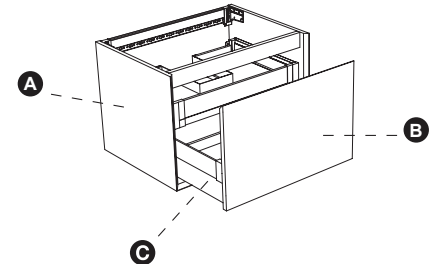

COLORS/FINISHES:

A VANITY FRAME

WOOD

LACQUER

B DRAWER FRONT

WOOD

LACQUER