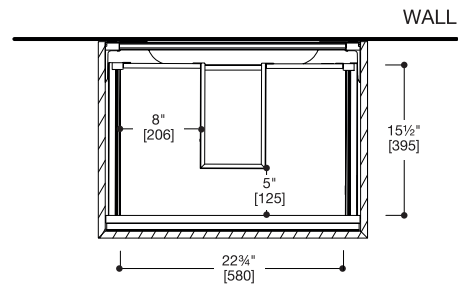

## 45° collection FULL series 700 wall-mount vanity

FRONT VIEW

SIDE VIEW

WALL DRILLING SCHEME FOR VANITY

TOP DRAWER VIEW

BOTTOM DRAWER VIEW