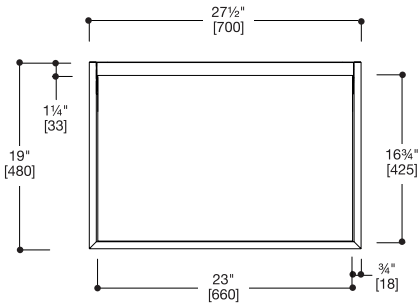

F45V1-0700 + FV1D-0700 SPECIFICATIONS

45° collection FULL series 700 wall-mount vanity

FRONT VIEW