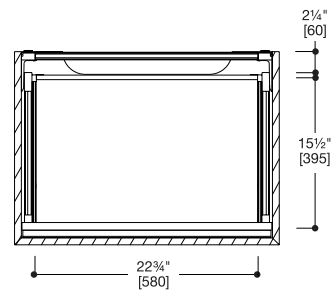

### SPECIFICATIONS:

Dimensions:	(WHD) 27½" x 19" x 20" (700mm x 480mm x 510mm)*
Shipping Dimensions	(WHD) 32" x 23¼" x 24¼" (810mm x 590mm x 615mm)
Warranty:	Five Year Limited Warranty (Residential) One Year Warranty (Commercial)

## 45° collection FULL series 700 wall-mount vanity

FRONT VIEW

SIDE VIEW

WALL DRILLING SCHEME FOR VANITY

TOP DRAWER VIEW

BOTTOM DRAWER VIEW