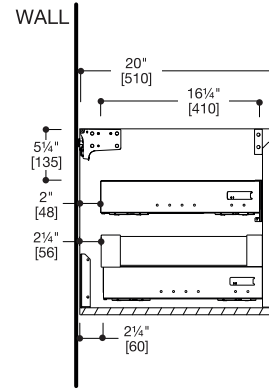

F45V1-0700 + FV1D-0700 SPECIFICATIONS

45° collection FULL series 700 wall-mount vanity

SIDE VIEW

INSTALLATION NOTES:

Install this product according to the installation guide. Our products must be installed by professionals only and according to our installation guide as well as federal, provincial / state and local building codes and regulations.