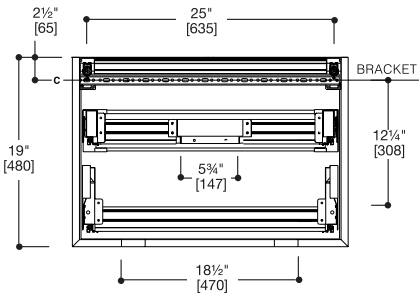

WALL DRILLING SCHEME FOR VANITY